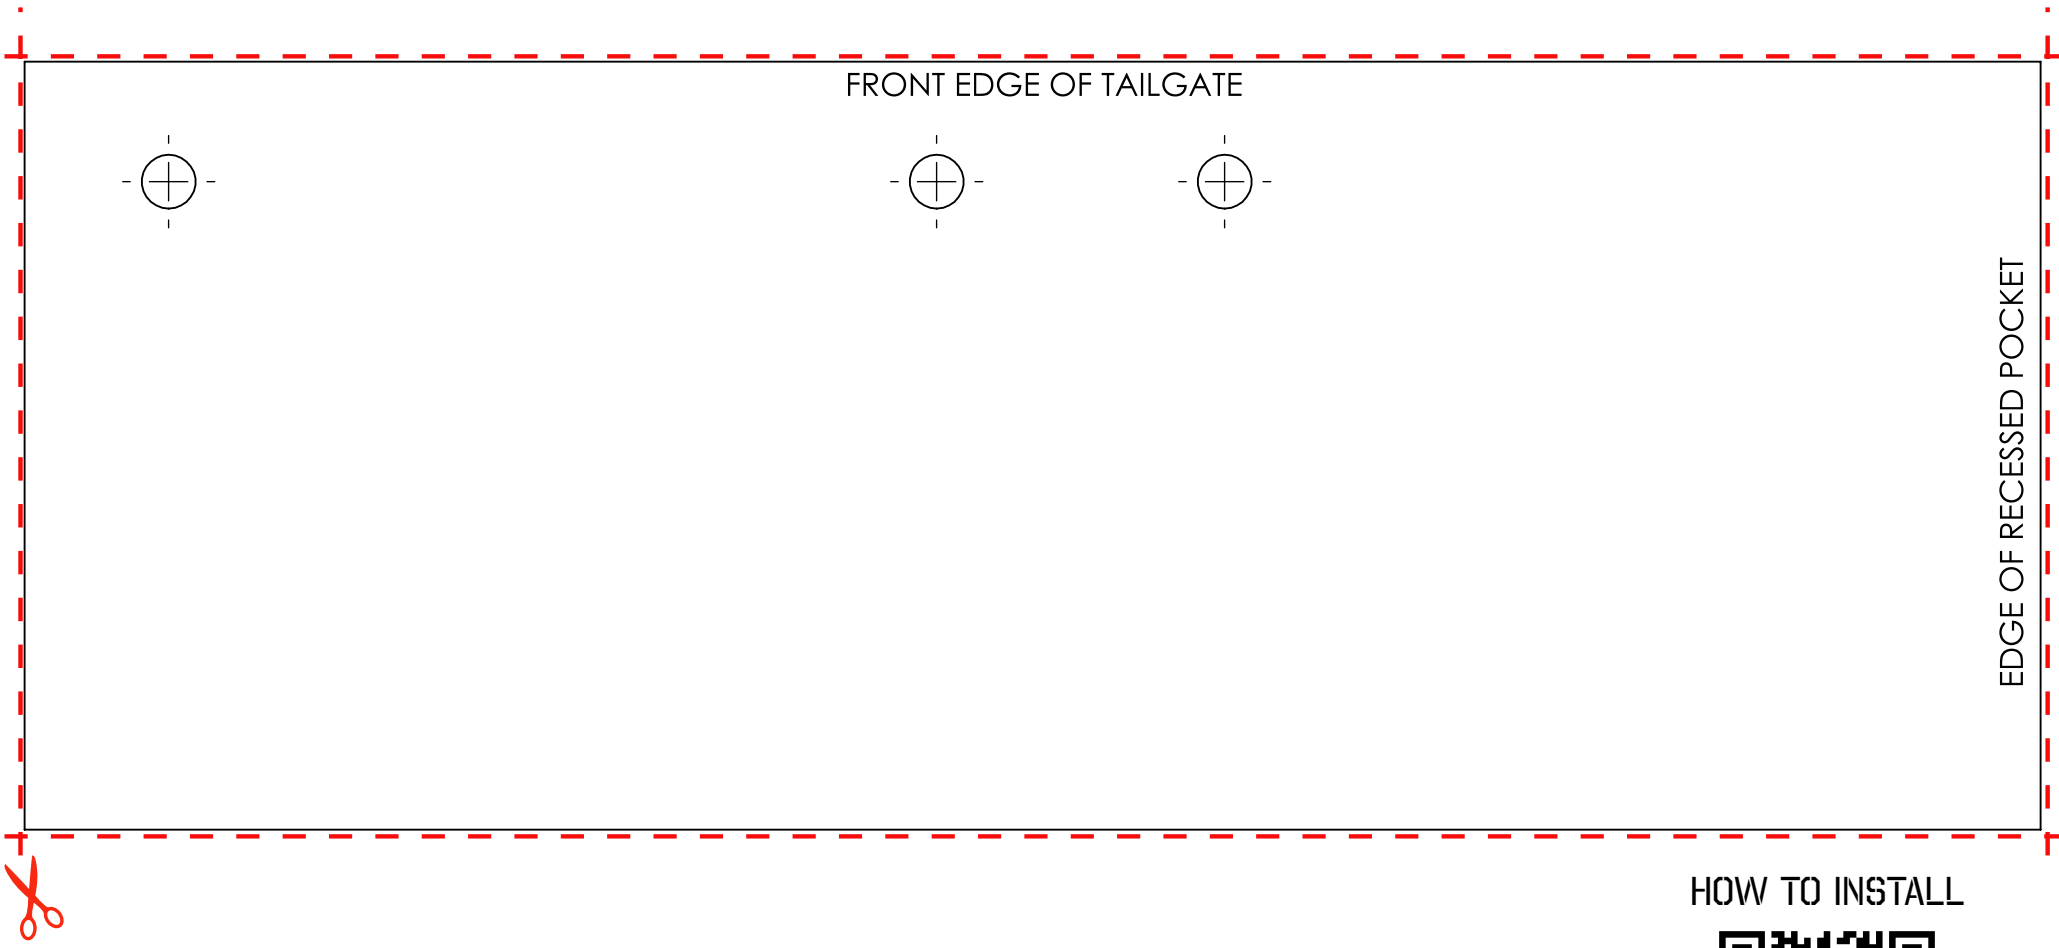

2024 TOYOTA LAND CRUISER (LC250) + LEXUS GX550 WESTCOTT DESIGNS LADDER BRACKET PLACEMENT TEMPLATE

TOP BRACKET TEMPLATE MEASUREMENTS

HOW TO INSTALL

TOP BRACKET TEMPLATE

1:1 TEMPLATE - CUT THIS OUT

HOW TO INSTALL

BOTTOM BRACKET MEASUREMENTS

HOW TO INSTALL

BOTTOM BRACKET REFERENCE FOR EDGE A AND B

EDGE A

EDGE B

HOW TO INSTALL