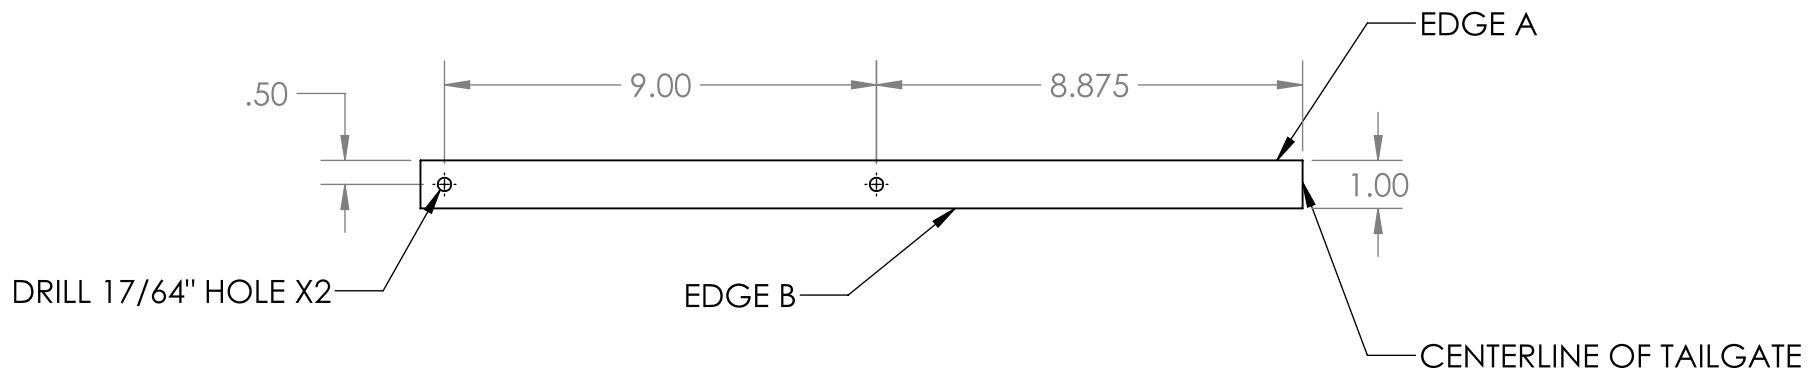

2024 TOYOTA LAND CRUISER (LC250) + LEXUS GX550 WESTCOTT DESIGNS LADDER BRACKET PLACEMENT TEMPLATE

TOP BRACKET TEMPLATE MEASUREMENTS

HOW TO INSTALL

TOP BRACKET TEMPLATE

1:1 TEMPLATE - CUT THIS OUT

HOW TO INSTALL

BOTTOM BRACKET MEASUREMENTS

HOW TO INSTALL

BOTTOM BRACKET REFERENCE FOR EDGE A AND B

EDGE A

EDGE B

HOW TO INSTALL