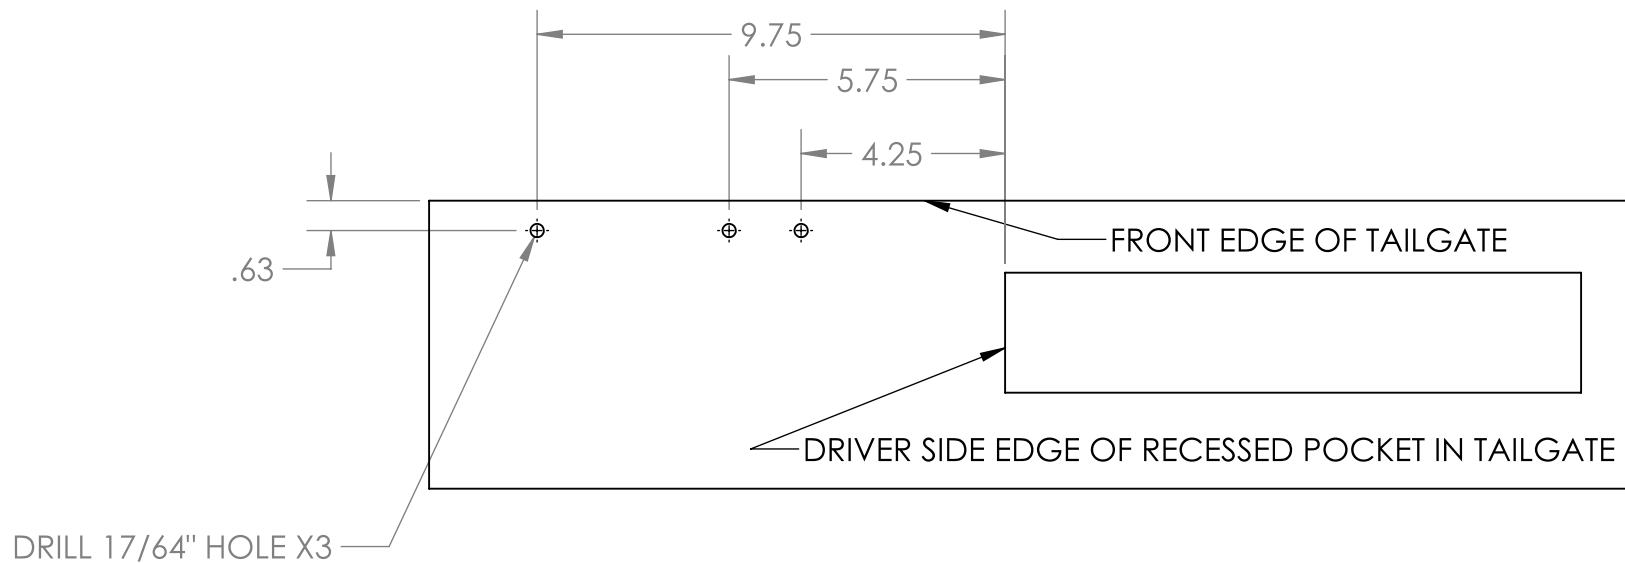

2024 TOYOTA LAND CRUISER (LC250) + LEXUS GX550 WESTCOTT DESIGNS LADDER BRACKET PLACEMENT TEMPLATE

TOP BRACKET TEMPLATE MEASUREMENTS

HOW TO INSTALL

TOP BRACKET TEMPLATE

1:1 TEMPLATE - CUT THIS OUT

HOW TO INSTALL

BOTTOM BRACKET MEASUREMENTS

HOW TO INSTALL

BOTTOM BRACKET REFERENCE FOR EDGE A AND B

EDGE A

EDGE B

HOW TO INSTALL